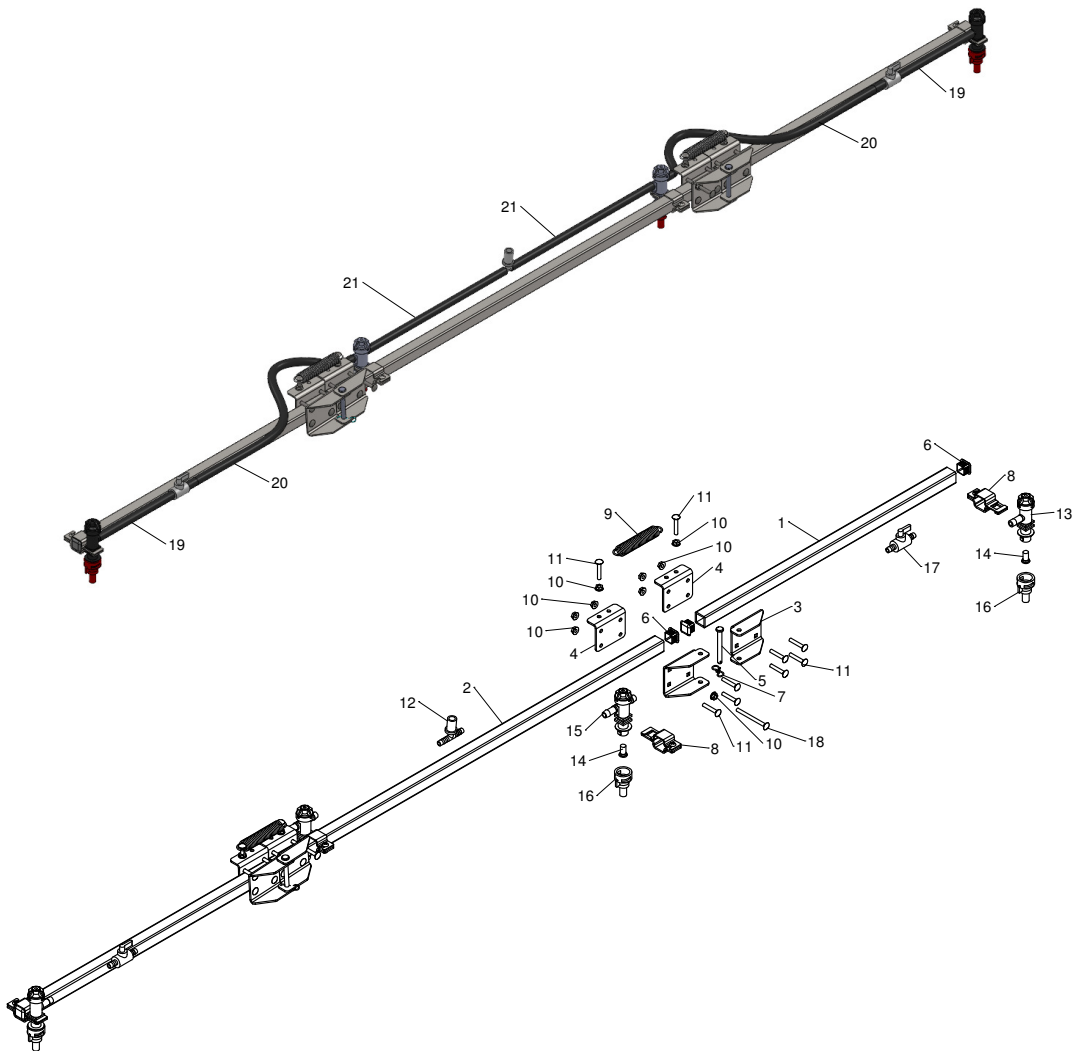

10' Folding Boom

ITEM NO.	PART NUMBER	DESCRIPTION	QTY.	Note
1	5CS60084	Side Boom Tube 26"	2	
2	5CS60082	Center Boom Tube 40"	1	
3	5CS43849	Boom Hinge Bracket	4	
4	5CS43389	Boom Hinge Backing Plate	4	
5	5CS43402	5/16" x 3" Clevin Pin	2	
6	5CS43401	Plastic End Cap 1"	6	
7	5CS43624	Small Bowtie Clip	2	
8	5CS43598	Square Tube Clamp 1"	4	
9	5CS43403	Spring 3/4" x 3-3/4" x .105	2	
10	N10217	1/4" Flange Nut	26	

10' Folding Boom

ITEM NO.	PART NUMBER	DESCRIPTION	QTY.	Note
11	03H1810	1/4" x 1-1/2" Carriage Bolt	18	
12	5CS43192	Tee 3/8 Barb w/ Nut	1	
13	5CS43406	Nozzle Body Single Hose 3/8"	2	
14	5CS43411	Spray Tip Screen	4	
15	5CS43405	Nozzle Body Dual Hose 3/8"	2	
16	5CS43843	Air Induction Spray Tip 0.4 gpm	4	
17	5CS43014	In-line Valve 3/8"	2	
18	FH325451	1/4" x 3" Carriage Bolt	2	
19		3/8" Hose	2	CTL 4", MF 5CS43286
20		3/8" Hose	2	CTL 14.5", MF 5CS43286
21		3/8" Hose	2	CTL 29", MF 5CS43286
-	5CS43652	Hose Clamp Screw Type 3/8" - 1/2"	12	Not Illustrated